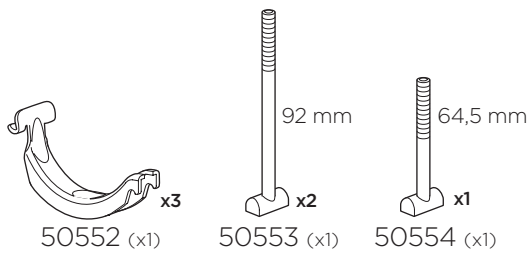

Key+Lock
= N....

No
N001-N200
Sparepart No
1500001001 - 1500001200

+

Key

No
N001-N200
Sparepart No
1500002001 - 1500002200

8895 Adapter Kit

52678