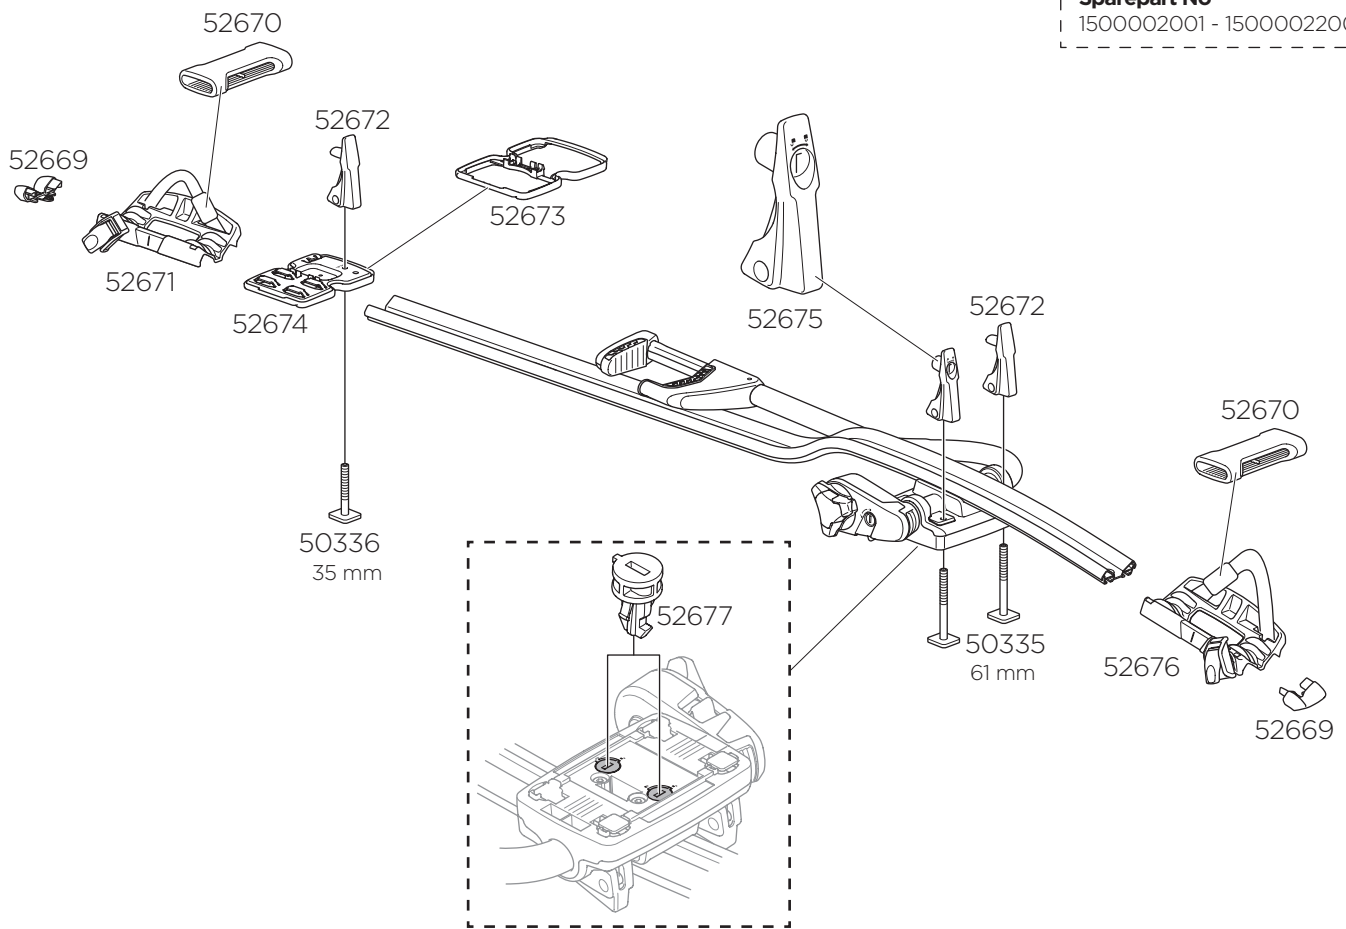

Key+Lock
= N....

No
N001-N200
Sparepart No
1500001001 - 1500001200

+

Key

No
N001-N200
Sparepart No
1500002001 - 1500002200

8895 Adapter Kit

52678