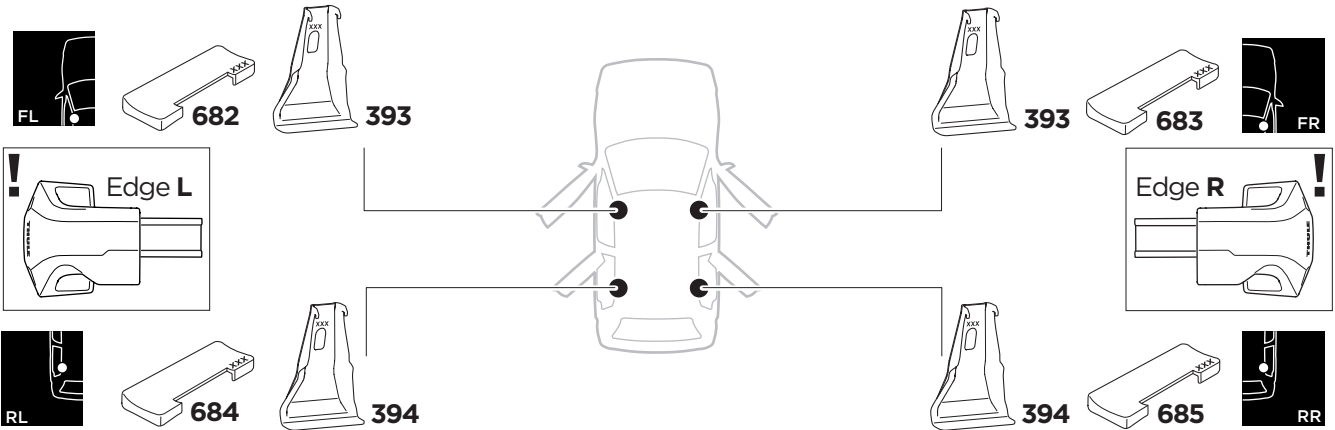

1

Kit 145205

AUDI A1, 5-dr Hatchback, 19-

ISO 11154-E

THULE WingBar Evo	THULE WingBar Edge	THULE WingBar	THULE SquareBar Evo	Evo X (scale)	Edge X (scale)
AUDI A1, 5-dr Hatchback, 19-				35,5	H
THULE ProBar Evo	THULE SlideBar Evo				X (mm/inch)
AUDI A1, 5-dr Hatchback, 19-				1006 mm / 39 5/8"	

THULE WingBar Evo	THULE WingBar Edge	THULE WingBar	THULE SquareBar Evo	Evo Y (scale)	Edge Y (scale)
AUDI A1, 5-dr Hatchback, 19-				30	A
THULE ProBar Evo	THULE SlideBar Evo				Y (mm/inch)
AUDI A1, 5-dr Hatchback, 19-				951 mm / 37 1/2"	

	W (mm/inch)	Z (mm/inch)
AUDI A1, 5-dr Hatchback, 19-	710 mm / 28"	222 mm / 8 3/4"