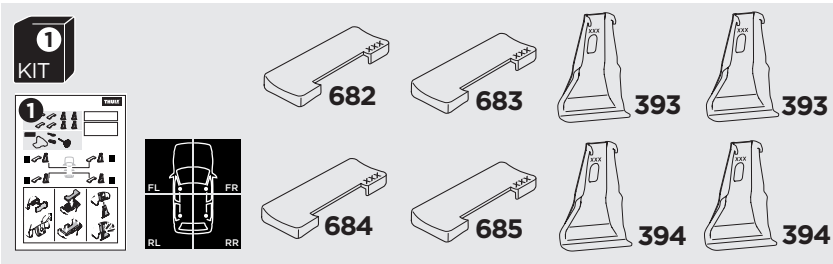

1

Kit 145205

AUDI A1, 5-dr Hatchback, 19-

ISO 11154-E

THULE WingBar Evo	THULE WingBar Edge	THULE WingBar	THULE SquareBar Evo	Evo X (scale)	Edge X (scale)
AUDI A1, 5-dr Hatchback, 19-				35,5	H
THULE ProBar Evo	THULE SlideBar Evo				X (mm/inch)
AUDI A1, 5-dr Hatchback, 19-				1006 mm / 39 5/8"	

THULE WingBar Evo	THULE WingBar Edge	THULE WingBar	THULE SquareBar Evo	Evo Y (scale)	Edge Y (scale)
AUDI A1, 5-dr Hatchback, 19-				30	A
THULE ProBar Evo	THULE SlideBar Evo				Y (mm/inch)
AUDI A1, 5-dr Hatchback, 19-				951 mm / 37 1/2"	

	W (mm/inch)	Z (mm/inch)
AUDI A1, 5-dr Hatchback, 19-	710 mm / 28"	222 mm / 8 3/4"