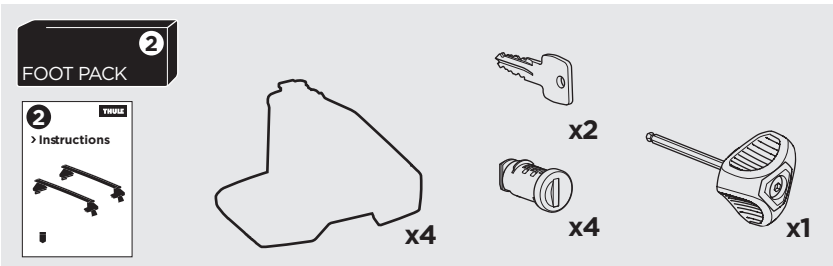

1

Kit 145205

AUDI A1, 5-dr Hatchback, 19-

ISO 11154-E

THULE WingBar Evo	THULE WingBar Edge	THULE WingBar	THULE SquareBar Evo	Evo X (scale)	Edge X (scale)
AUDI A1, 5-dr Hatchback, 19-				35,5	H
THULE ProBar Evo	THULE SlideBar Evo				X (mm/inch)
AUDI A1, 5-dr Hatchback, 19-				1006 mm / 39 5/8"	

THULE WingBar Evo	THULE WingBar Edge	THULE WingBar	THULE SquareBar Evo	Evo Y (scale)	Edge Y (scale)
AUDI A1, 5-dr Hatchback, 19-				30	A
THULE ProBar Evo	THULE SlideBar Evo				Y (mm/inch)
AUDI A1, 5-dr Hatchback, 19-				951 mm / 37 1/2"	

	W (mm/inch)	Z (mm/inch)
AUDI A1, 5-dr Hatchback, 19-	710 mm / 28"	222 mm / 8 3/4"