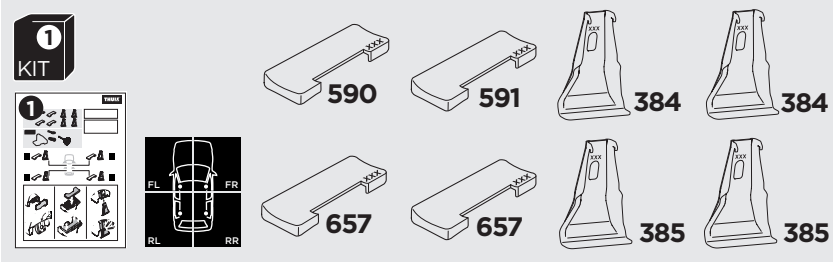

1

Kit 145171

FIAT 500L, 5-dr Hatchback, 12-

ISO 11154-E

THULE WingBar Evo	THULE WingBar Edge	THULE WingBar	THULE SquareBar Evo	Evo X (scale)	Edge X (scale)
FIAT 500L, 5-dr Hatchback, 12-				39	A

THULE ProBar Evo	THULE SlideBar Evo	X (mm/inch)		
FIAT 500L, 5-dr Hatchback, 12-		1041 mm / 41"		

THULE WingBar Evo	THULE WingBar Edge	THULE WingBar	THULE SquareBar Evo	Evo Y (scale)	Edge Y (scale)
FIAT 500L, 5-dr Hatchback, 12-				36,5	F

THULE ProBar Evo	THULE SlideBar Evo	Y (mm/inch)		
FIAT 500L, 5-dr Hatchback, 12-		1016 mm / 40"		

	W (mm/inch)	Z (mm/inch)
FIAT 500L, 5-dr Hatchback, 12-	750 mm / 29 1/2"	250 mm / 9 7/8"