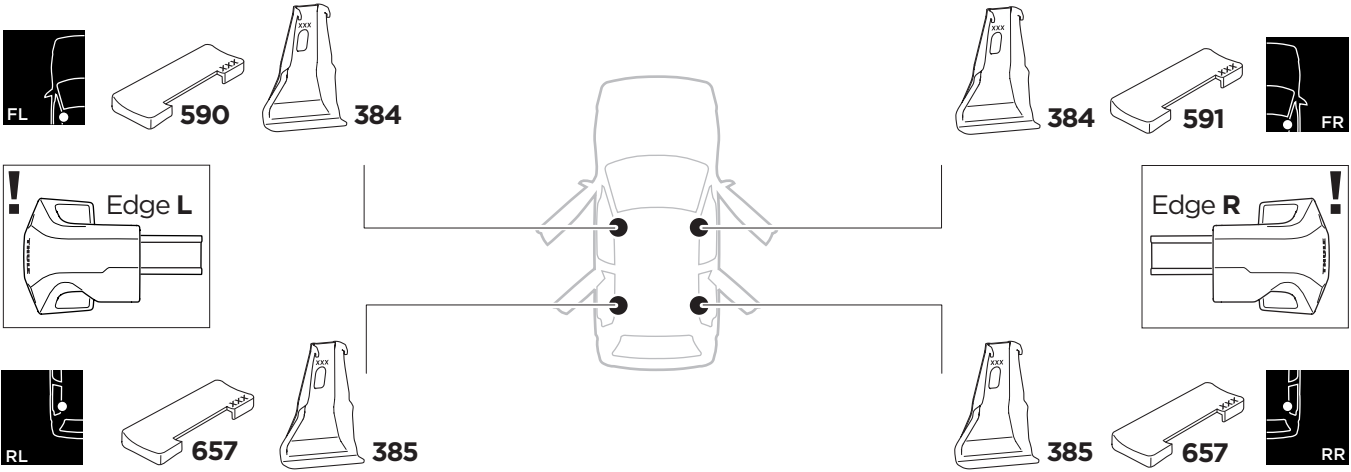

1

Kit 145171

FIAT 500L, 5-dr Hatchback, 12-

ISO 11154-E

THULE WingBar Evo	THULE WingBar Edge	THULE WingBar	THULE SquareBar Evo	Evo X (scale)	Edge X (scale)
FIAT 500L, 5-dr Hatchback, 12-				39	A

THULE ProBar Evo	THULE SlideBar Evo	X (mm/inch)		
FIAT 500L, 5-dr Hatchback, 12-		1041 mm / 41"		

THULE WingBar Evo	THULE WingBar Edge	THULE WingBar	THULE SquareBar Evo	Evo Y (scale)	Edge Y (scale)
FIAT 500L, 5-dr Hatchback, 12-				36,5	F

THULE ProBar Evo	THULE SlideBar Evo	Y (mm/inch)		
FIAT 500L, 5-dr Hatchback, 12-		1016 mm / 40"		

	W (mm/inch)	Z (mm/inch)
FIAT 500L, 5-dr Hatchback, 12-	750 mm / 29 1/2"	250 mm / 9 7/8"