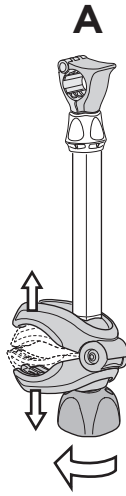

Thule VeloCompact 924, 925

> Instructions

| | | | |
|--------|---------------------|---|---|
| | Max 25 kg | | Max 46 kg |
| 924001 | | | CITY CRASH Complies with ISO norm |
| 925001 | | — | CITY CRASH Complies with ISO norm |
| | | | 14,2 kg |
| | | | 14,1 kg |

i

Stützlast beachten
Note towball capacity

 = **max 25 kg**

924: 14,2 kg

925: 14,1 kg

Max ↓

40 kg

50 kg

A

B

C

D

2

3

4 A

B

C

D

5**A****B****C****D**

6

925: 7-pin

924: 13-pin

B 90°

Not ok