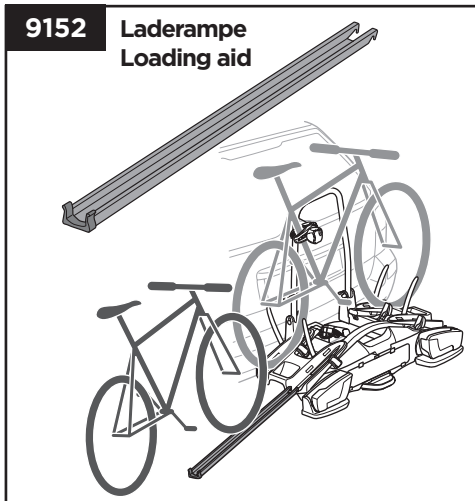

EN Accessories

FR Accessoires

DE Zubehör

NL Accessoires