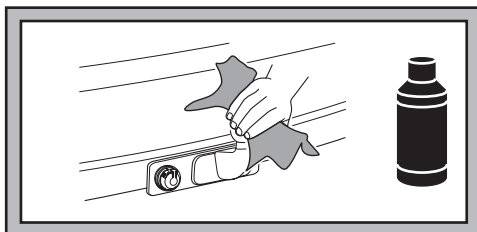

EN Tow bar-mounted bike carrier
DE Fahrradträger für die Anhängerkupplung
FR Porte-vélos sur boule d'attelage
NL Fietsdrager voor op de trekhaak
IT Portabicicli da installare sul gancio da traino
ES Portabicicletas de bola de remolque
PT Suporte para bicicleta para engate
SV Dragkroksmonterad cykelhållare
DK Cykelholder, der er monteret på anhængertræk
NO Hengerfestemonteerte lasteholdere
FI Vetokoukkuun kiinnitettävä polkupyöräteline
ET Haakekonsule paigaldatav jalgrattahoidik
LV Uz piekabes āķa uzstādāms velosipēdu turētājs
LT Prie gražulo tvirtinami dviračių laikikliai
PL Bagażnik rowerowy montowany na haku holowniczym
RU Устанавливаемое на фаркопе крепление для велосипедов

UK Багажник для велосипедів, що монтується на буксирній штанзі
BG Багажник за велосипеди, монтиран на теглича
CS Nosič jízdních kol s montáží na tažné zařízení
SK Nosič bicyklov s montážou na ťažné zariadenie
SL Prtljažnik za kolesa za na vlečno kljuko
HR/BIH Nosač bicikla koji se postavlja na kuku za vuču
RO Suport pentru bicicletă montat pe bara de tracțiune
HU Vonóhorogra szerelhető kerékpártartó
EL Σχάρα ποδηλάτου κοτσαστόρου
TR Çeki demirine bağlanan bisiklet taşıyıcı
HE חמוץ אופניים למתקן הרכיבה על קציב הפטר
AR حامل الدراجة للتثبيت على قضيب الفطر
ZH 拖杆安装式托架
JA トウバーマウント型サイクルキャリア
KO 트우바 장착 자전거 캐리어
TH ครองยึดจับจักรยานแบบติดตั้งกับอุปกรณ์ลากพ่วงท้ายรถ