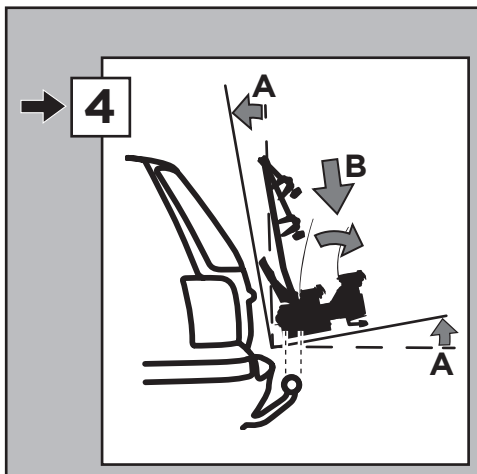

EN Tow bar-mounted bike carrier
DE Fahrradträger für die Anhängerkupplung
FR Porte-vélos sur boule d'attelage
NL Fietsdrager voor op de trekhaak
IT Portabicicli da installare sul gancio da traino
ES Portabicicletas de bola de remolque
PT Suporte para bicicleta para engate
SV Dragkroksmonterad cykelhållare
DK Cykelholder, der er monteret på anhængertræk
NO Hengerfestemonteerte lasteholdere
FI Vetokoukkuun kiinnitettävä polkupyöräteline
ET Haakekonsule paigaldatav jalgrattahoidik
LV Uz piekabes āķa uzstādāms velosipēdu turētājs
LT Prie gražulo tvirtinami dviračių laikikliai
PL Bagażnik rowerowy montowany na haku holowniczym
RU Устанавливаемое на фаркопе крепление для велосипедов

UK Багажник для велосипедів, що монтується на буксирній штанзі
BG Багажник за велосипеди, монтиран на теглича
CS Nosič jízdních kol s montáží na tažné zařízení
SK Nosič bicyklov s montážou na ťažné zariadenie
SL Prtljažnik za kolesa za na vlečno kljuko
HR/BIH Nosač bicikla koji se postavlja na kuku za vuču
RO Suport pentru bicicletă montat pe bara de tracțiune
HU Vonóhorogra szerelhető kerékpártartó
EL Σχάρα ποδηλάτου κοτσαστόρου
TR Çeki demirine bağlanan bisiklet taşıyıcı
HE חמוץ אופניים למתקן הרכיבה על קציב הפטר
AR حامل الدراجة للتثبيت على قضيب الفطر
ZH 拖杆安装式托架
JA トウバーマウント型サイクルキャリア
KO 트우바 장착 자전거 캐리어
TH ครองยึดจับจักรยานแบบติดตั้งกับอุปกรณ์ลากพ่วงท้ายรถ