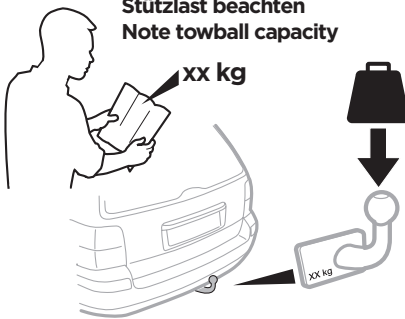

i

Stützlast beachten
Note towball capacity