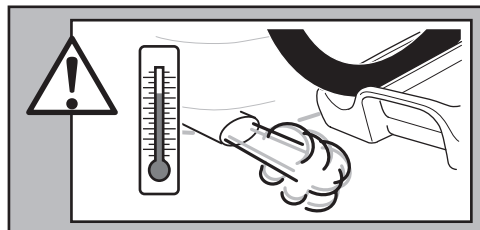

EN Tow bar-mounted bike carrier
DE Fahrradträger für die Anhängerkupplung
FR Porte-vélos sur boule d'attelage
NL Fietsdrager voor op de trekhaak
IT Portabicicli da installare sul gancio da traino
ES Portabicicletas de bola de remolque
PT Suporte para bicicleta para engate
SV Dragkroksmonterad cykelhållare
DK Cykelholder, der er monteret på anhængertræk
NO Hengerfestemonteerte lasteholdere
FI Vetokoukkuun kiinnitettävä polkupyöräteline
ET Haakekonsule paigaldatav jalgrattahoidik
LV Uz piekabes āķa uzstādāms velosipēdu turētājs
LT Prie gražulo tvirtinami dviračių laikikliai
PL Bagażnik rowerowy montowany na haku holowniczym
RU Устанавливаемое на фаркопе крепление для велосипедов

UK Багажник для велосипедів, що монтується на буксирній штанзі
BG Багажник за велосипеди, монтиран на теглича
CS Nosič jízdních kol s montáží na tažné zařízení
SK Nosič bicyklov s montážou na ťažné zariadenie
SL Prtljažnik za kolesa za na vlečno kljuko
HR/BIH Nosač bicikla koji se postavlja na kuku za vuču
RO Suport pentru bicicletă montat pe bara de tracțiune
HU Vonóhorogra szerelhető kerékpártartó
EL Σχάρα ποδηλάτου κοτσαστόρου
TR Çeki demirine bağlanan bisiklet taşıyıcı
HE חמוץ אופניים למתקן הרכיבה על קציב הפטר
AR حامل الدراجة للتثبيت على قضيب الفطر
ZH 拖杆安装式托架
JA トウバーマウント型サイクルキャリア
KO 트우바 장착 자전거 캐리어
TH ครองยึดจับจักรยานแบบติดตั้งกับอุปกรณ์ลากพ่วงท้ายรถ