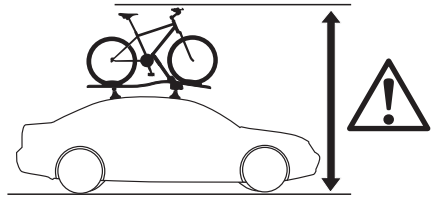

### CITY CRASH

Complies with ISO norm

Max  
20 kg

7,7 kg