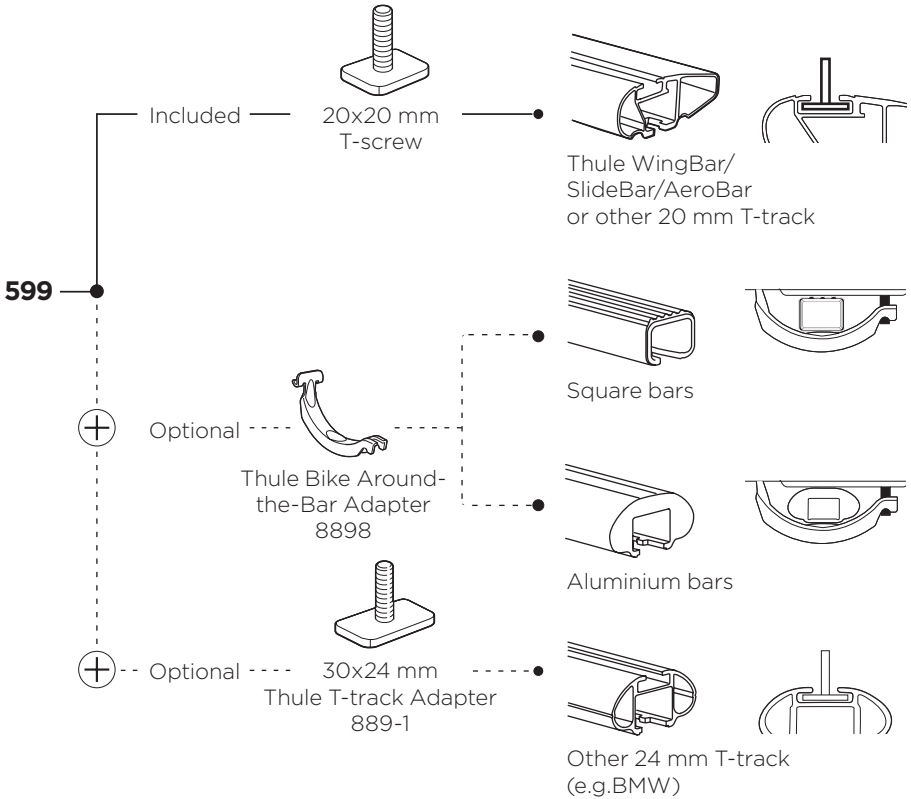

Thule UpRide 599 Fit Table