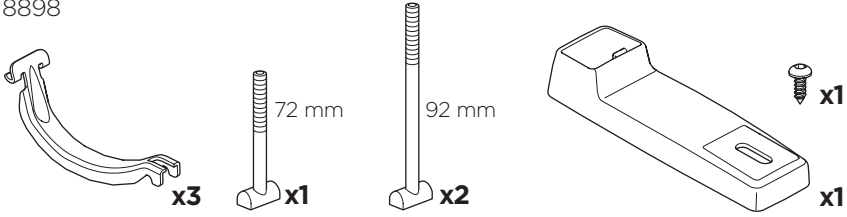

Thule Bike Rack Around-the-Bar Adapter

8898