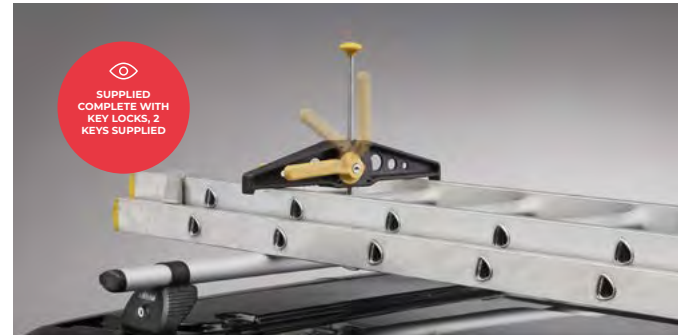

SAFECLAMP®

SafeClamp® **incorporates strength, speed & style** to provide a revolutionary ladder clamping system. 5 times quicker than generic ladder fastenings.

Automotive & Leisure Accessories